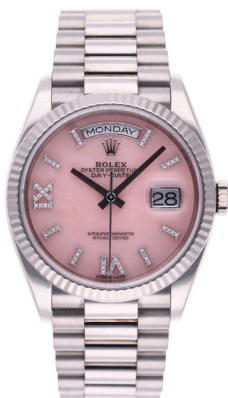

[EXPLORE MORE](#) →

**ROLEX CERTIFIED PRE-OWNED
DATE-JUST**

2007, 36 mm, White Gold

USD \$50,000

116189 / VRX9739246

[EXPLORE MORE](#) →

**ROLEX CERTIFIED PRE-OWNED
OYSTER PERPETUAL 41**

2023, 41 mm, Stainless Steel

USD \$33,500

124300-0008 / VRX9742805

[EXPLORE MORE](#) →

**ROLEX CERTIFIED PRE-OWNED
DAY-DATE**

2000, 36 mm, Yellow Gold

USD \$50,000

118388 / VRX44467

[EXPLORE MORE](#) →

**ROLEX CERTIFIED PRE-OWNED
DAY-DATE**

2023, 36 mm, Yellow Gold

USD \$90,000

128238 / VRX44949

[EXPLORE MORE](#) →

**ROLEX CERTIFIED PRE-OWNED
DAY-DATE**

2020, 36 mm, White Gold

USD \$70,000

128239 / VRX9743525

[EXPLORE MORE](#) →

**ROLEX CERTIFIED PRE-OWNED
DAY-DATE**

1994, 36 mm, Yellow Gold

USD \$60,000

18378 / VRX9743528

[EXPLORE MORE](#) →

**ROLEX CERTIFIED PRE-OWNED
DAY-DATE**