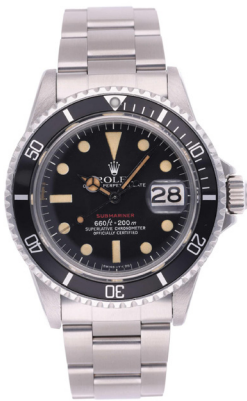

[EXPLORE MORE](#) →

**ROLEX CERTIFIED PRE-OWNED
COSMOGRAPH DAYTONA**

1963, 36 mm, Stainless Steel

USD \$95,000

6238/O / VRX9739022

[EXPLORE MORE](#) →

**ROLEX CERTIFIED PRE-OWNED
KING MIDAS**

1972, 29 mm, Yellow Gold

USD \$17,500

4017 / VRX9740256

[EXPLORE MORE](#) →

**ROLEX CERTIFIED PRE-OWNED
DAY-DATE**

1985, 36 mm, Yellow Gold

USD \$65,000

19028 / VRX9743529

[EXPLORE MORE](#) →

**ROLEX CERTIFIED PRE-OWNED
COSMOGRAPH DAYTONA**

1973, 37 mm, Stainless Steel

USD \$125,000

6263 / VRX42959

[EXPLORE MORE](#) →

**ROLEX CERTIFIED PRE-OWNED
SUBMARINER**

1973, 40 mm, Stainless Steel

USD \$30,000